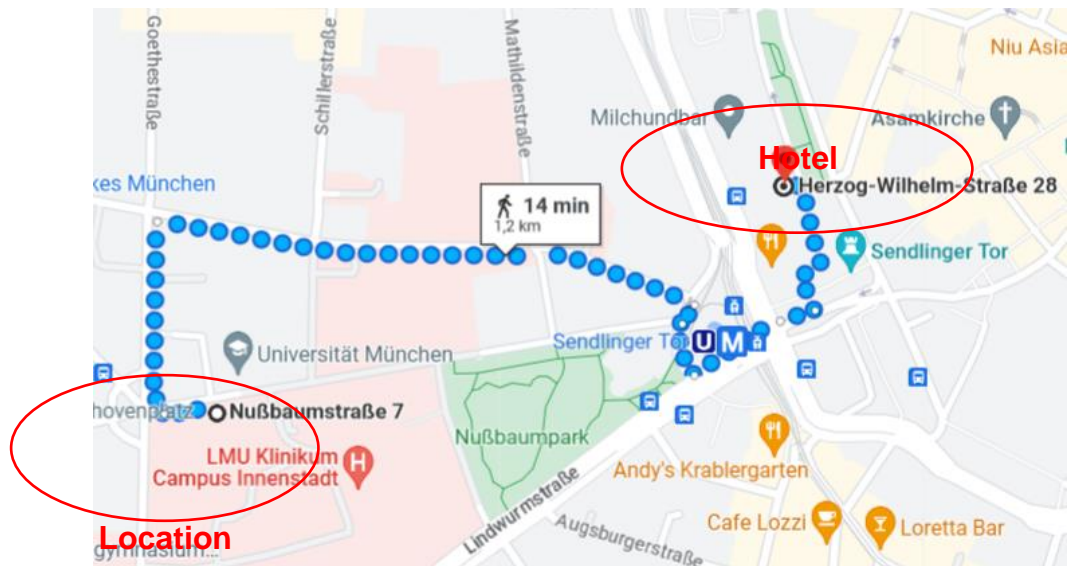

„Motel One München-Sendlinger Tor“
Herzog-Wilhelm-Str. 28
80331 München
Phone: +49 (0) 89 5177725-0
Muenchen-sendlingertor@motel-one.com

walking distance: 14 minutes