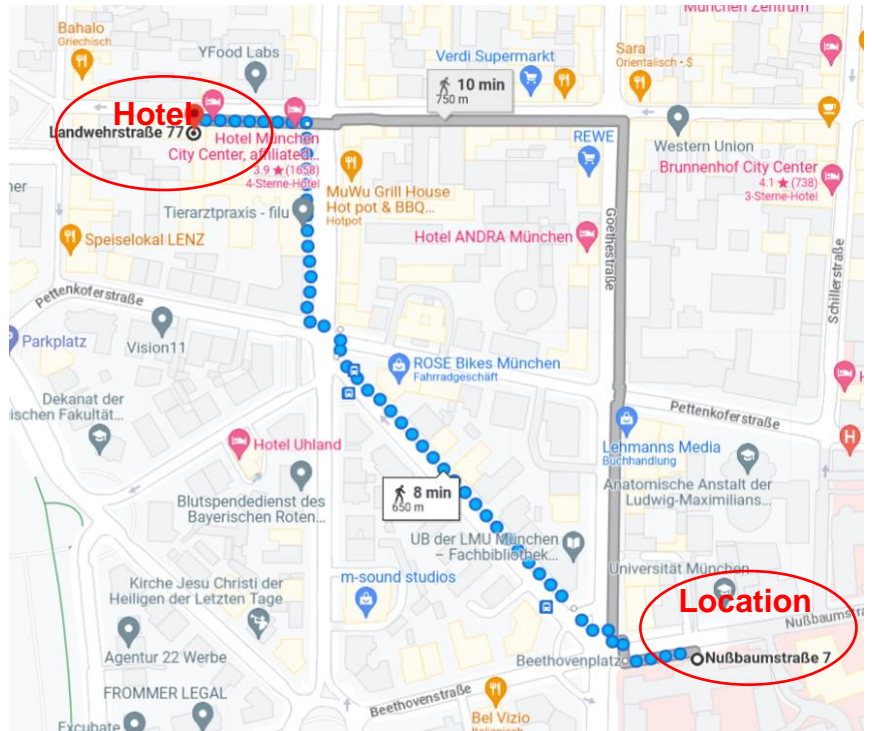

## Hotels in Munich near the Workshop

### Location address:

Ludwig-Maximilians-University in Munich, Department of Psychiatry  
Nußbaumstraße 7, 80336 München

„B&B Hotel München Hbf“  
Landwehrstraße 77  
80336 München  
Phone +49 (0) 89 14341995- 0  
Fax +49 (0) 89 14341995 9  
[muenchen-hbf@hotelbb.com](mailto:muenchen-hbf@hotelbb.com)

walking distance: 8 minutes

„Motel One München-Sendlinger Tor“  
Herzog-Wilhelm-Str. 28  
80331 München  
Phone: +49 (0) 89 5177725-0  
[Muenchen-sendlingertor@motel-one.com](mailto:Muenchen-sendlingertor@motel-one.com)

or with underground U4/U5:  
1 station and 13 minutes walking